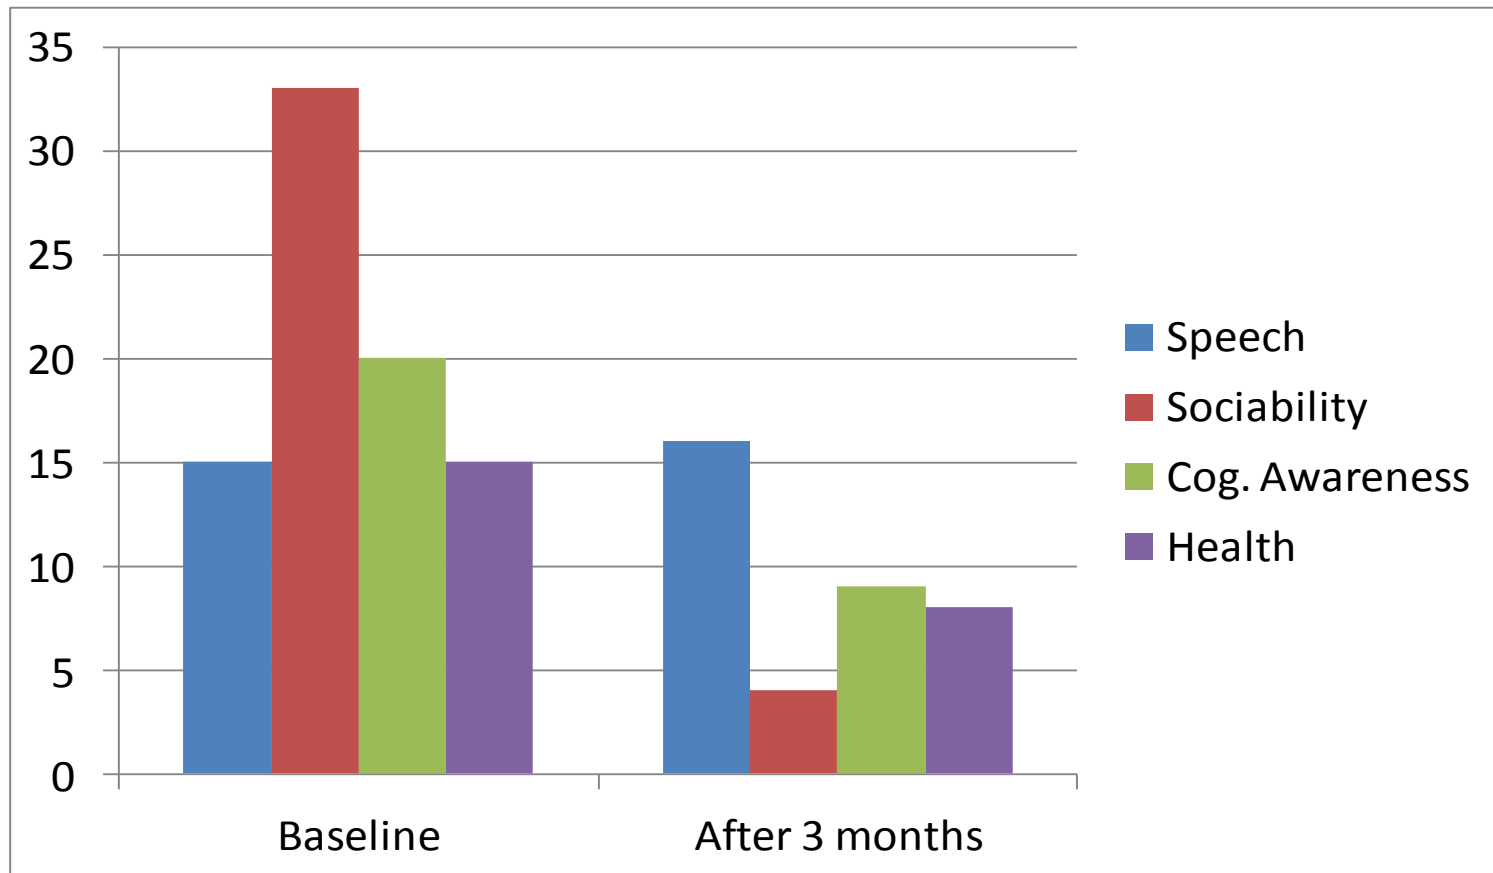

Atec Scores of Leslie Liew

Total ATEC Scores (Baseline) – 83

Total ATEC Scores (3 months) – 37 (Overall improvement of 55%)