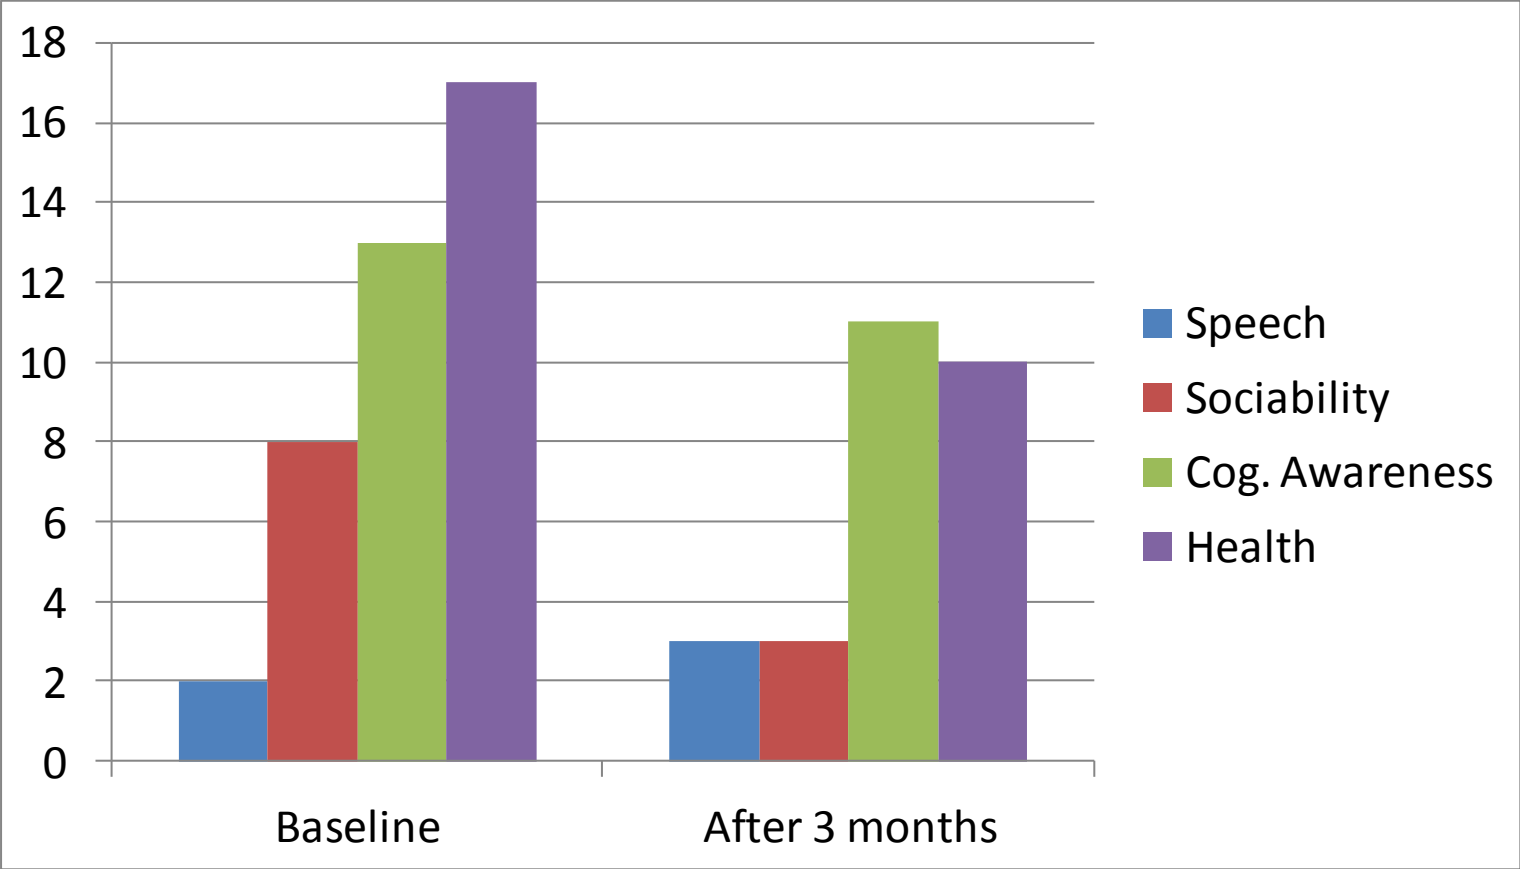

Atec Scores of Alvin Wong

Total ATEC Scores (Baseline) – 40

Total ATEC Scores (3 months) – 27 (Overall improvement of 33%)